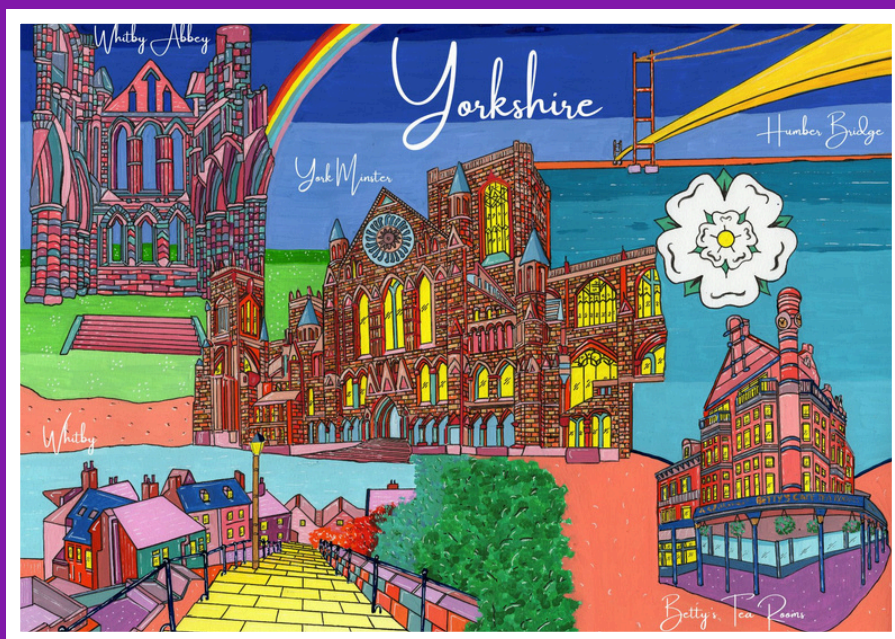

Ceramic Two-Tone Mug

11oz

Ceramic mugs with inner colour choice of: red, blue, black, orange or green

Products

ANY artwork can be produced on ANY product

Art print (unmounted or mounted)

Print size: A5/A4

Supplied full colour print on 300gsm satin card and premium grade backing card. Packed in recyclable cello bag. Also available with a card mount.